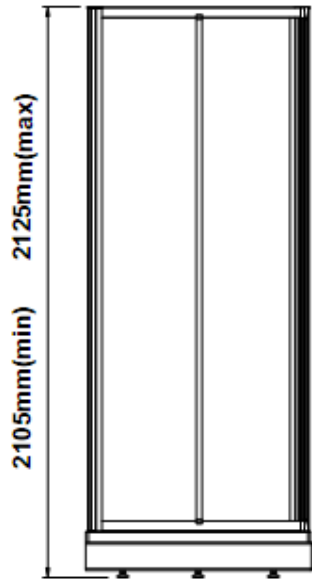

Product information

Shower cabinet Model D

Shower cabinet Model D

Boco Model D is an affordable shower cabinet that can fit in almost any place.

Model D

Model D Shower cabinet 80x80cm, height 195-210cm

Model D Shower cabinet 90x90cm, height 195-210cm

Model D Shower cabinet 70x90cm, height 195-210cm

Model D Shower cabinet 90x70cm, height 195-210cm

Model D Shower cabinet 70x80cm, height 195-210cm

Model D Shower cabinet 80x70cm, height 195-210cm

Declared measurements can be adjusted if necessary.
Colours and glass can be adjusted.

Remarks

Packed into three (3) units
Total weight depends on size (max 80 kg.)

Shower Cabinet Model D

800

700

800

800

900