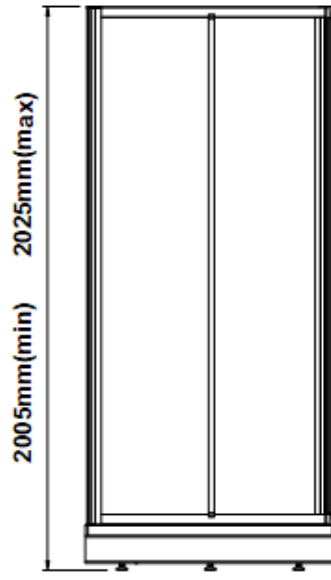

Product information

Shower cabinet Model D

Shower cabinet Model D

Boco Model D is an affordable shower cabinet that can fit in almost any place.

Model D

Model D Shower cabinet 80x80cm, height 195-210cm

Model D Shower cabinet 90x90cm, height 195-210cm

Model D Shower cabinet 70x90cm, height 195-210cm

Model D Shower cabinet 90x70cm, height 195-210cm

Model D Shower cabinet 70x80cm, height 195-210cm

Model D Shower cabinet 80x70cm, height 195-210cm

Declared measurements can be adjusted if necessary.
Colours and glass can be adjusted.

Remarks

Packed into three (3) units
Total weight depends on size (max 80 kg.)

Shower Cabinet Model D

800

700

800

800

900