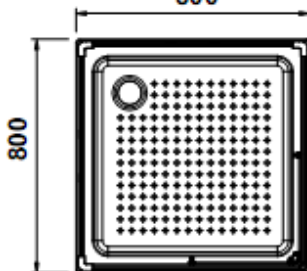

Product information

Shower cabinet Model D

Shower cabinet Model D

Boco Model D is an affordable shower cabinet that can fit in almost any place.

Model D

Model D Shower cabinet 80x80cm, height 195-210cm

Model D Shower cabinet 90x90cm, height 195-210cm

Model D Shower cabinet 70x90cm, height 195-210cm

Model D Shower cabinet 90x70cm, height 195-210cm

Model D Shower cabinet 70x80cm, height 195-210cm

Model D Shower cabinet 80x70cm, height 195-210cm

Declared measurements can be adjusted if necessary.
Colours and glass can be adjusted.

Remarks

Packed into three (3) units
Total weight depends on size (max 80 kg.)

Shower Cabinet Model D

800

700

800

800

900