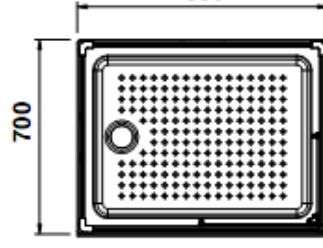

Product information

Shower cabinet Model D

Shower cabinet Model D

Boco Model D is an affordable shower cabinet that can fit in almost any place.

Model D

Model D Shower cabinet 80x80cm, height 195-210cm

Model D Shower cabinet 90x90cm, height 195-210cm

Model D Shower cabinet 70x90cm, height 195-210cm

Model D Shower cabinet 90x70cm, height 195-210cm

Model D Shower cabinet 70x80cm, height 195-210cm

Model D Shower cabinet 80x70cm, height 195-210cm

Declared measurements can be adjusted if necessary.
Colours and glass can be adjusted.

Remarks

Packed into three (3) units
Total weight depends on size (max 80 kg.)

Shower Cabinet Model D

800

700

800

800

900