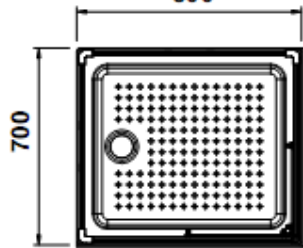

Product information

Shower cabinet Model D

Shower cabinet Model D

Boco Model D is an affordable shower cabinet that can fit in almost any place.

Model D

Model D Shower cabinet 80x80cm, height 195-210cm

Model D Shower cabinet 90x90cm, height 195-210cm

Model D Shower cabinet 70x90cm, height 195-210cm

Model D Shower cabinet 90x70cm, height 195-210cm

Model D Shower cabinet 70x80cm, height 195-210cm

Model D Shower cabinet 80x70cm, height 195-210cm

Declared measurements can be adjusted if necessary.
Colours and glass can be adjusted.

Remarks

Packed into three (3) units
Total weight depends on size (max 80 kg.)

Shower Cabinet Model D

800

700

800

800

900