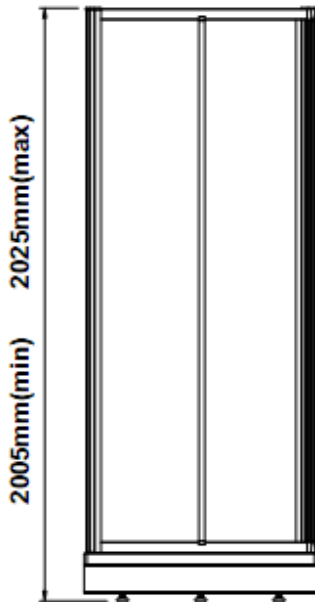

Product information

Shower cabinet Model D

Shower cabinet Model D

Boco Model D is an affordable shower cabinet that can fit in almost any place.

Model D

Model D Shower cabinet 80x80cm, height 195-210cm

Model D Shower cabinet 90x90cm, height 195-210cm

Model D Shower cabinet 70x90cm, height 195-210cm

Model D Shower cabinet 90x70cm, height 195-210cm

Model D Shower cabinet 70x80cm, height 195-210cm

Model D Shower cabinet 80x70cm, height 195-210cm

Declared measurements can be adjusted if necessary.
Colours and glass can be adjusted.

Remarks

Packed into three (3) units
Total weight depends on size (max 80 kg.)

Shower Cabinet Model D

800

700

800

800

900