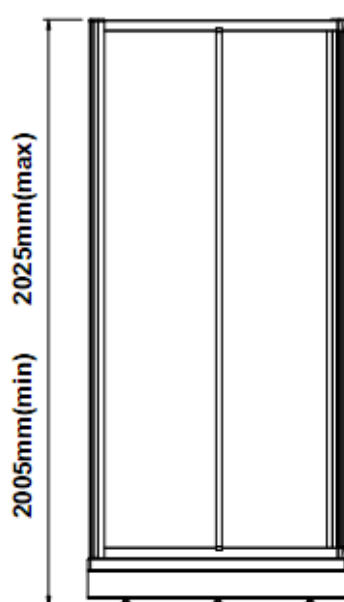

Shower Cabinet Model D

800

700

800

800

900

700

900

900